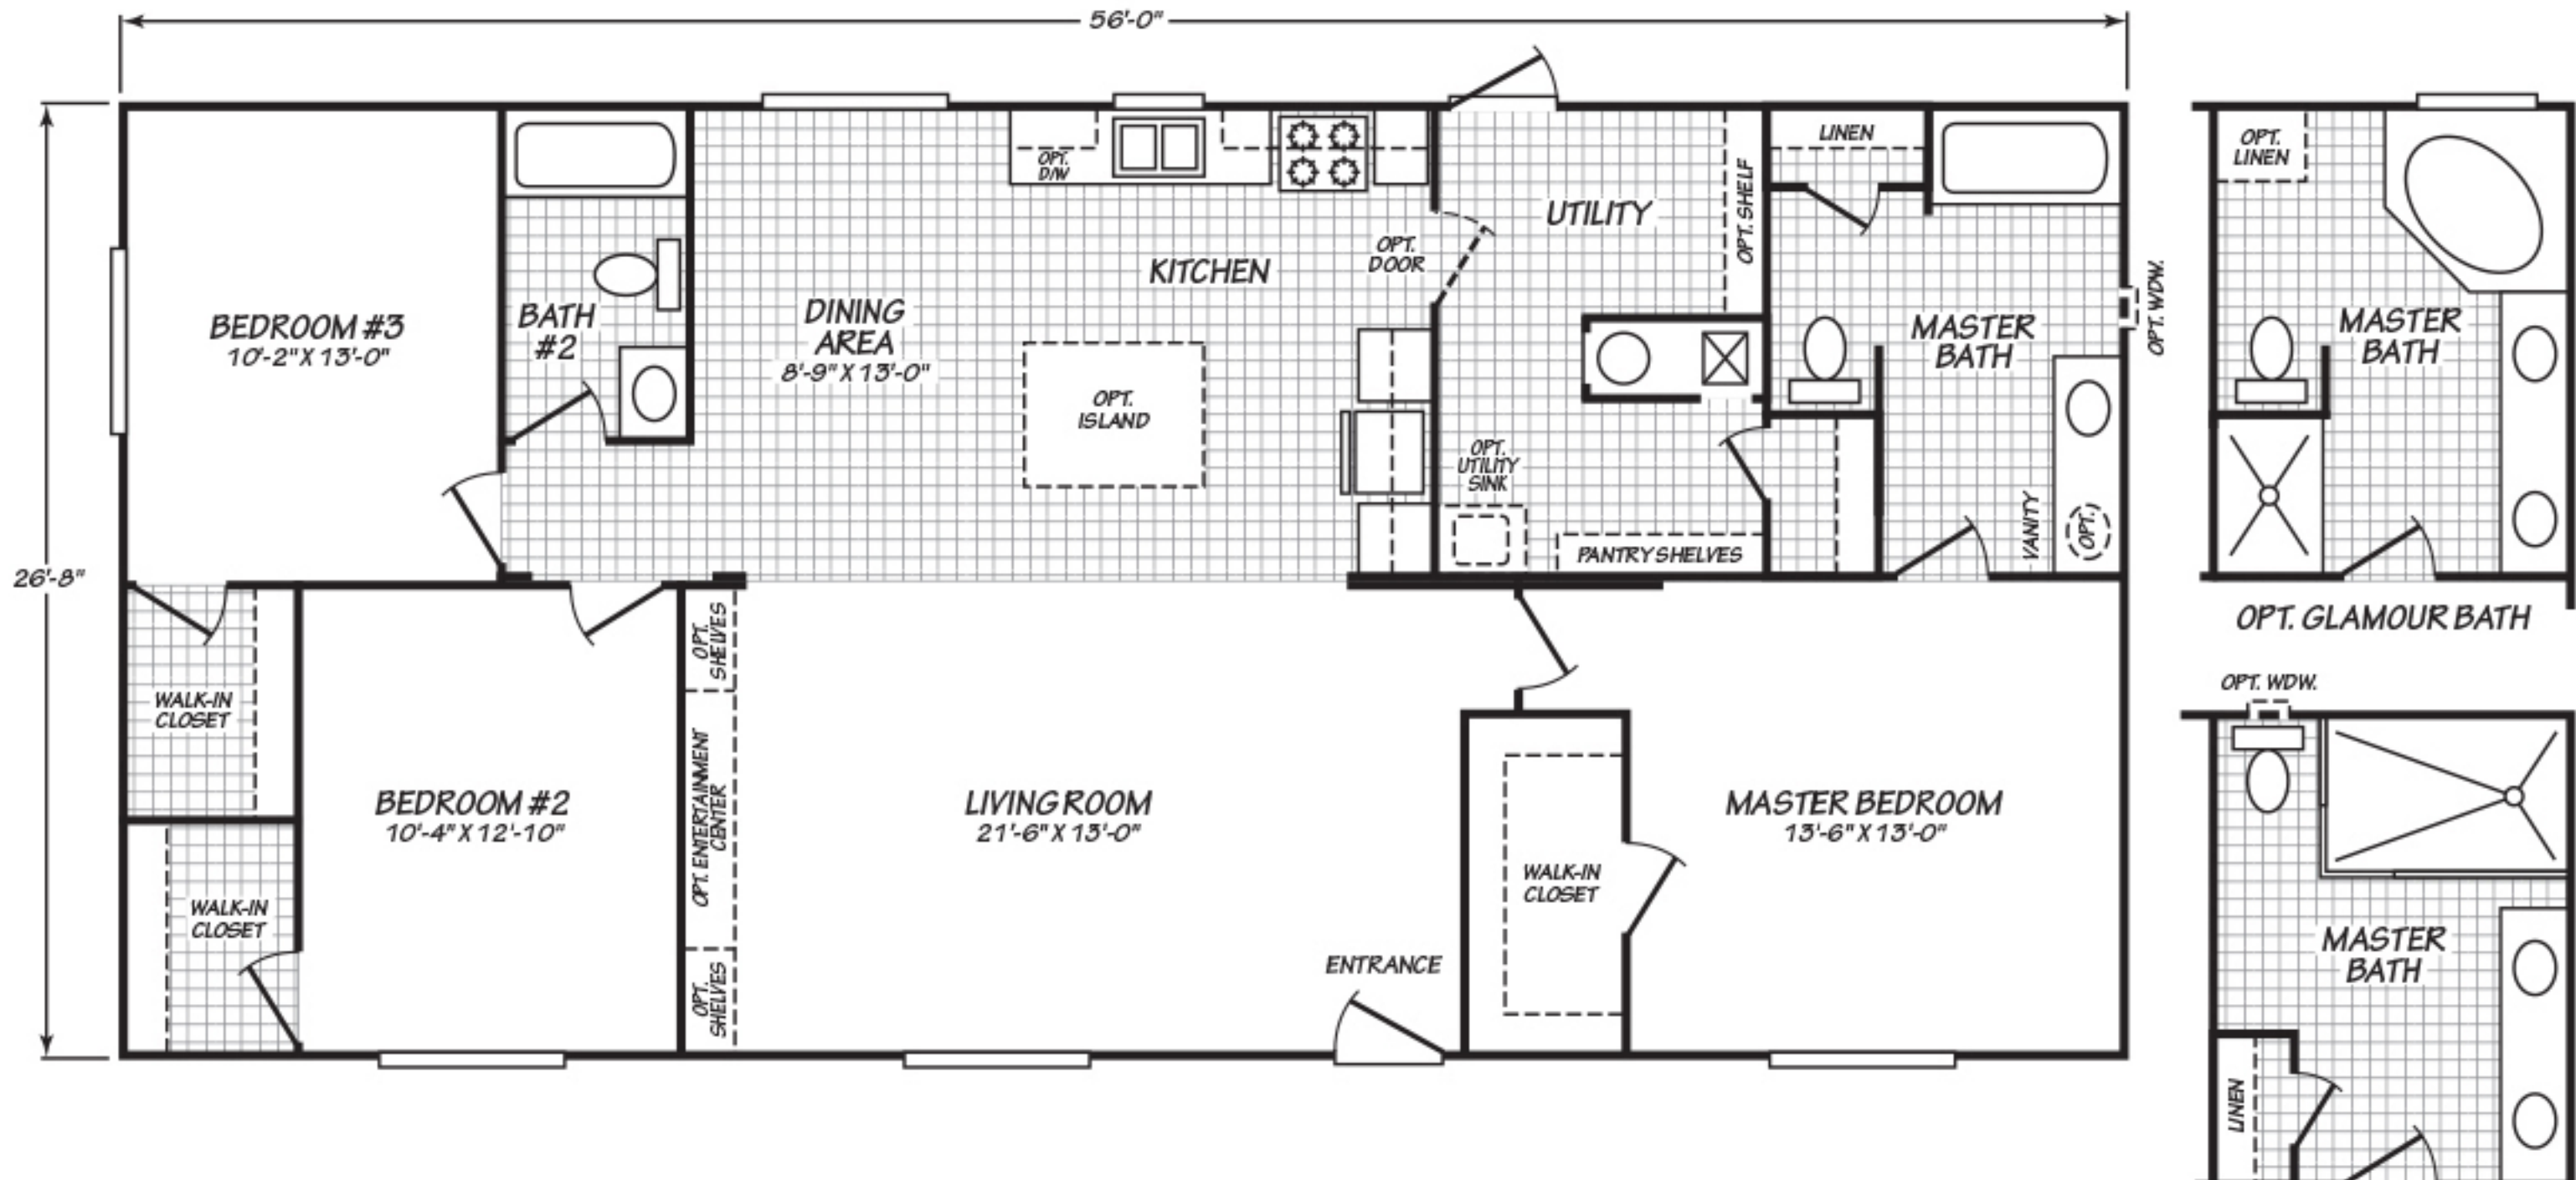

BROADMORE SERIES

MODEL: **28563B**

28 x 56 1,492 Sq.Ft

3 Bedroom 2 Bathroom

Due to continued improvements and material change, specifications may change without notice. Room sizes are approximate.