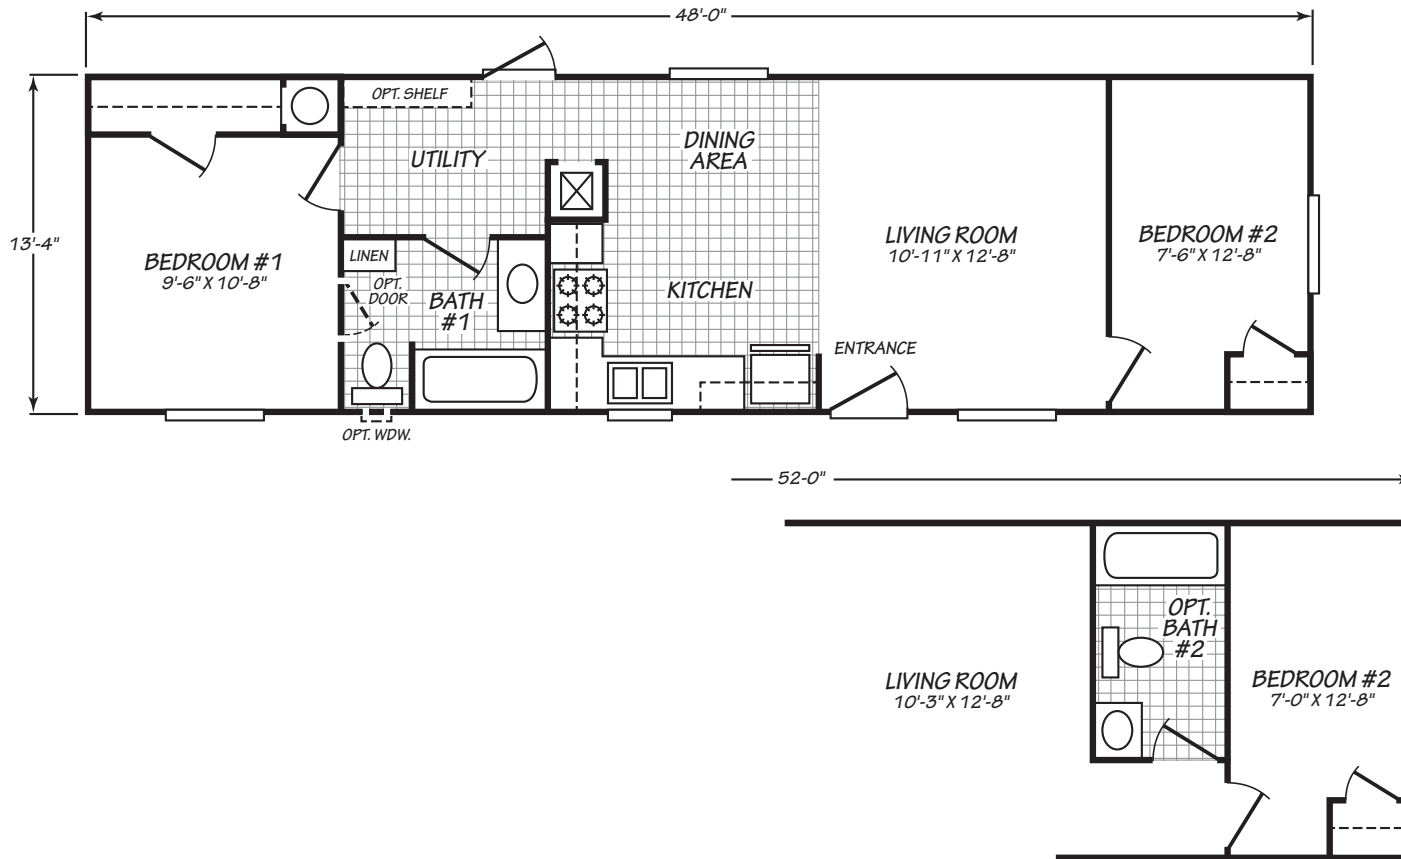

## MODEL 14482B

2 Bedroom • 1 Bath • 640 Square Feet

©2023 FLEETWOOD HOMES INC. ALL RIGHTS RESERVED

Important: Because we continually update and modify our products, it is important for you to know that our brochures and literature are for illustrative purposes only. **ILLUSTRATIONS MAY SHOW OPTIONAL FEATURES.** All information contained herein may vary from the actual home we build. Dimensions are nominal length and width measurements are from exterior wall to exterior wall. We reserve the right to make changes at any time, without notice or obligation, in prices, colors, materials, specifications, features and models. Please check with your retailer for specific information about the home you select.