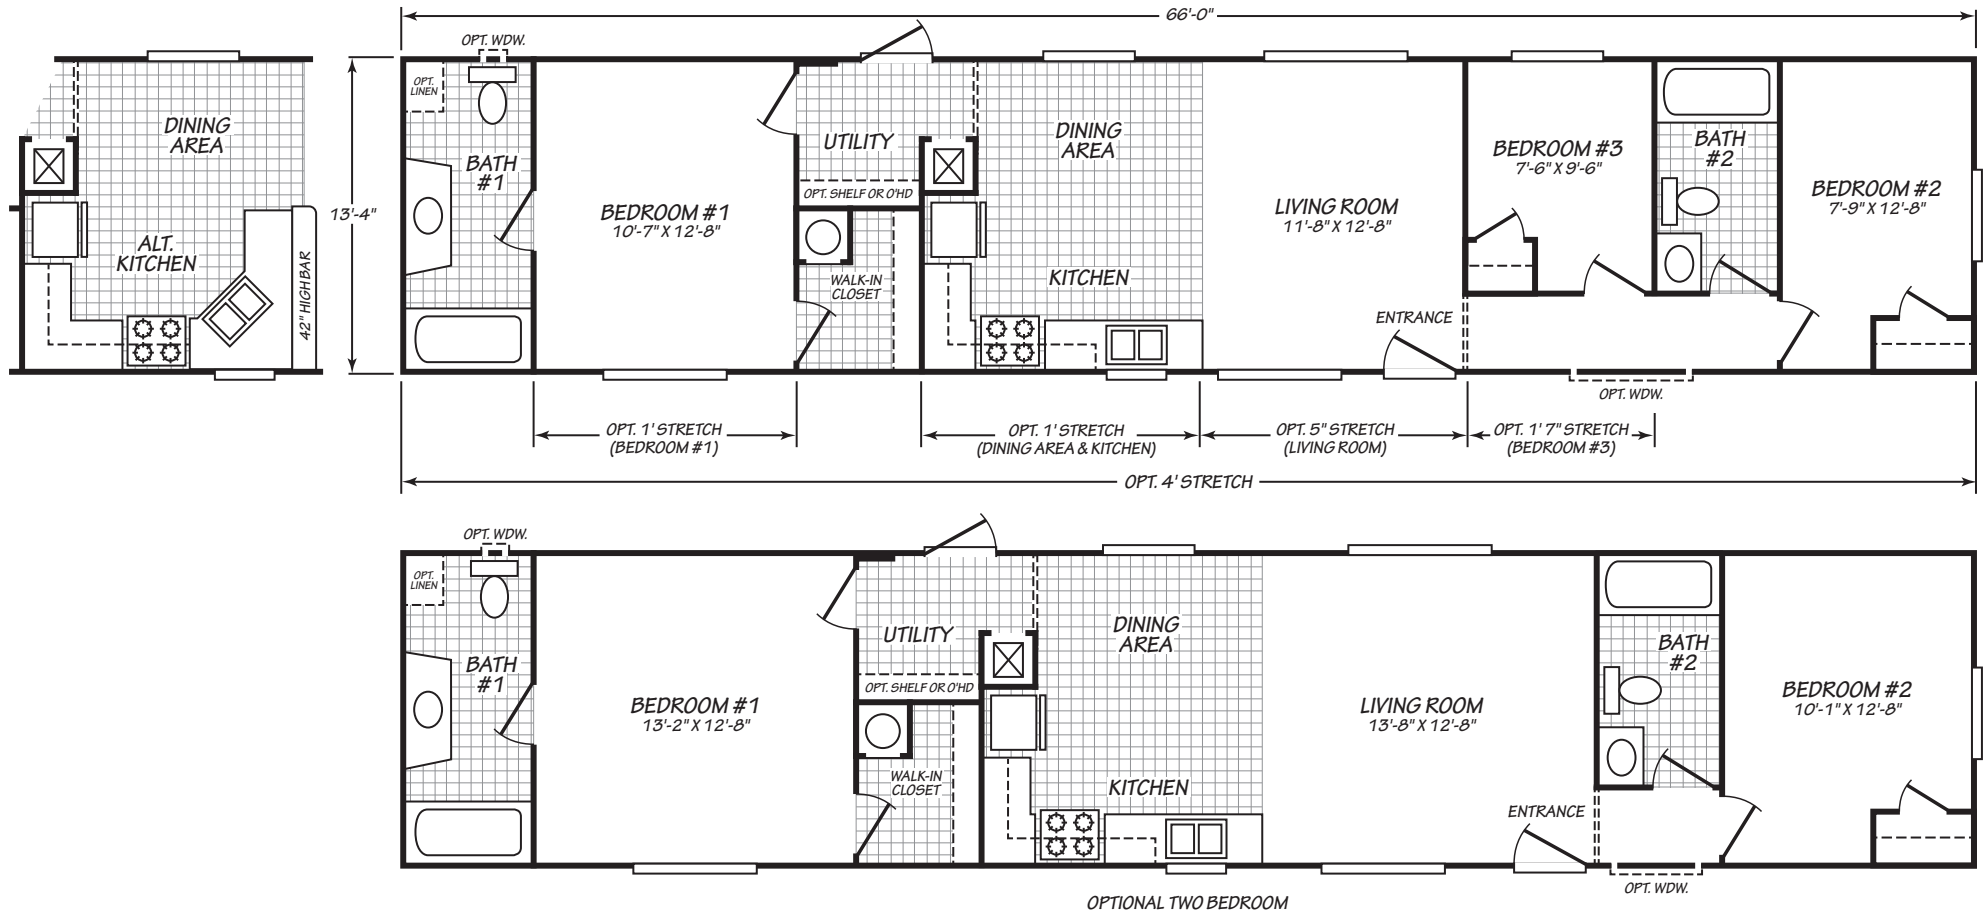

BROADMORE

MODEL 14663B

3 Bedroom • 2 Bath • 880 Square Feet

©2023 FLEETWOOD HOMES INC. ALL RIGHTS RESERVED

Important: Because we continually update and modify our products, it is important for you to know that our brochures and literature are for illustrative purposes only. **ILLUSTRATIONS MAY SHOW OPTIONAL FEATURES.** All information contained herein may vary from the actual home we build. Dimensions are nominal length and width measurements are from exterior wall to exterior wall. We reserve the right to make changes at any time, without notice or obligation, in prices, colors, materials, specifications, features and models. Please check with your retailer for specific information about the home you select.