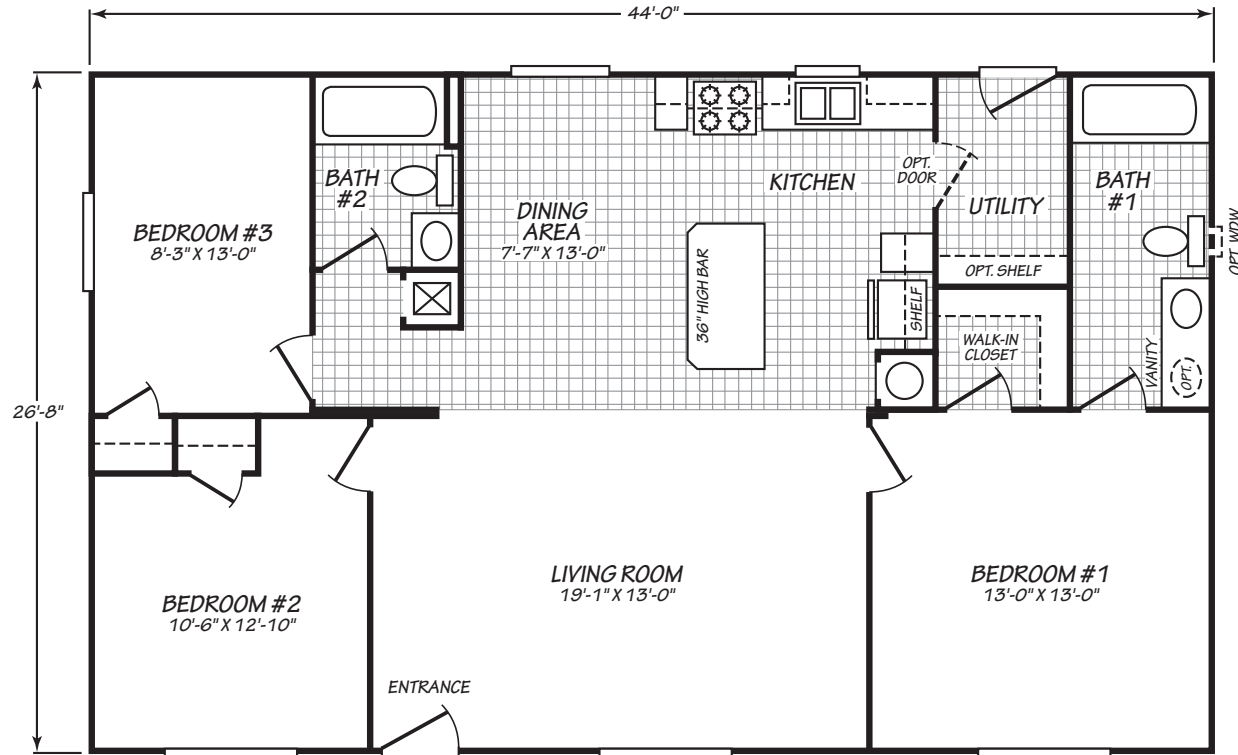

## MODEL 28443B

3 Bedroom • 2 Bath • 1,173 Square Feet

©2023 FLEETWOOD HOMES INC. ALL RIGHTS RESERVED

Important: Because we continually update and modify our products, it is important for you to know that our brochures and literature are for illustrative purposes only. **ILLUSTRATIONS MAY SHOW OPTIONAL FEATURES.** All information contained herein may vary from the actual home we build. Dimensions are nominal length and width measurements are from exterior wall to exterior wall. We reserve the right to make changes at any time, without notice or obligation, in prices, colors, materials, specifications, features and models. Please check with your retailer for specific information about the home you select.