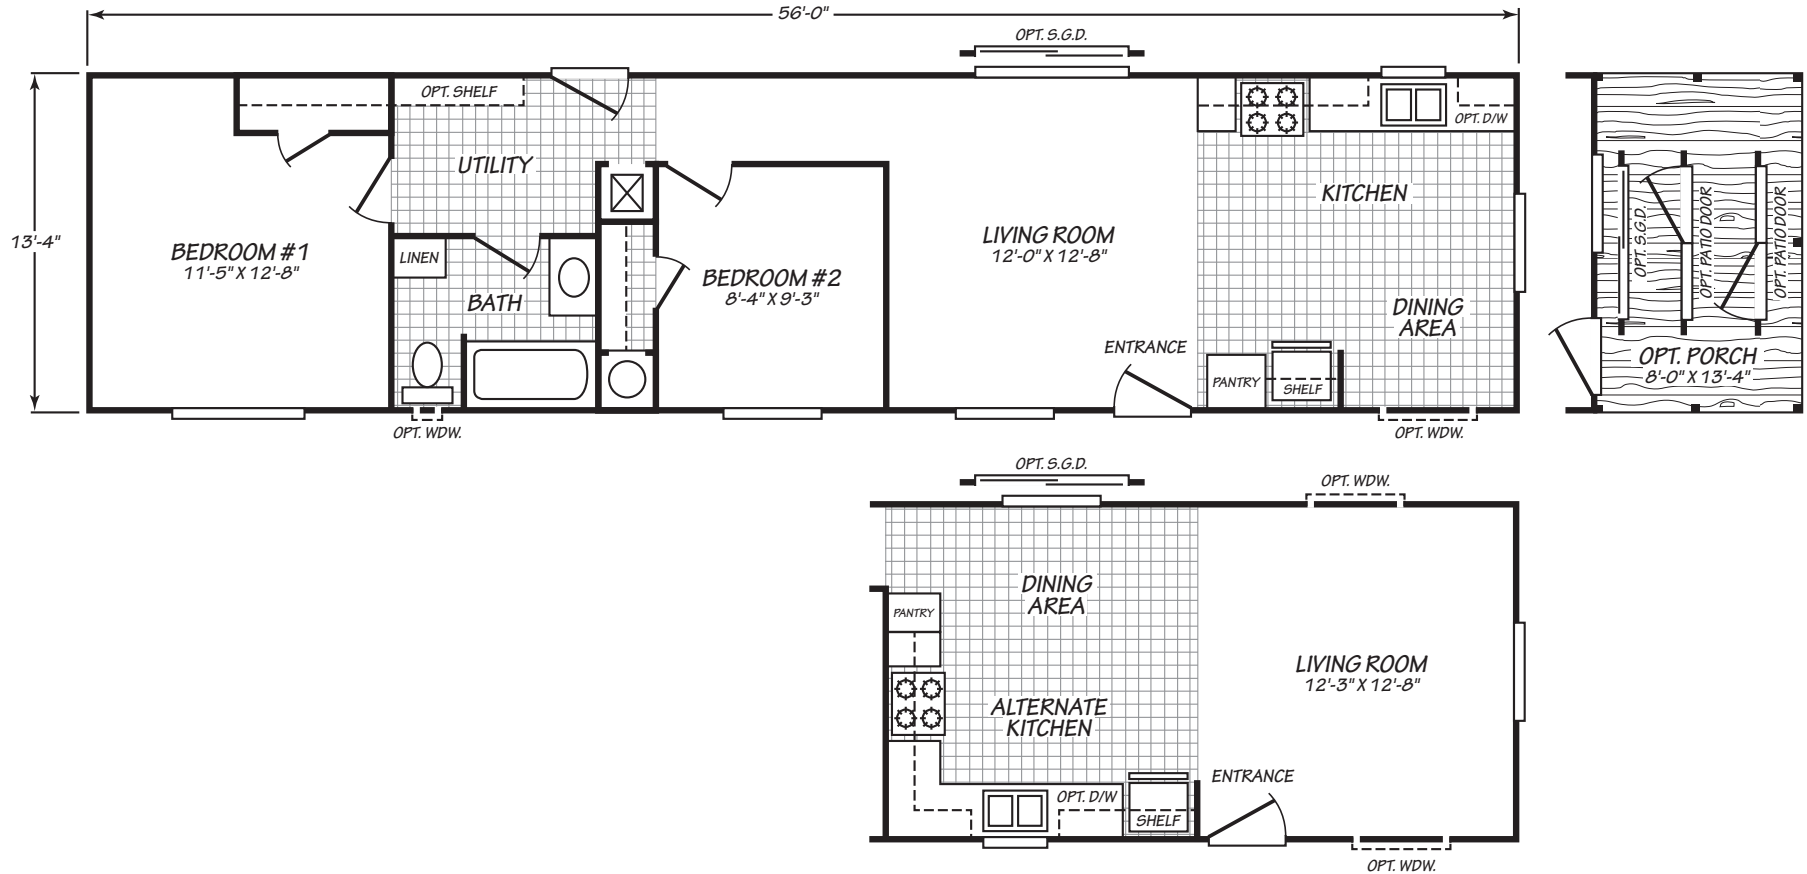

BROADMORE

MODEL 14562B

2 Bedroom • 1 Bath • 746 Square Feet

©2023 FLEETWOOD HOMES INC. ALL RIGHTS RESERVED

Important: Because we continually update and modify our products, it is important for you to know that our brochures and literature are for illustrative purposes only. **ILLUSTRATIONS MAY SHOW OPTIONAL FEATURES.** All information contained herein may vary from the actual home we build. Dimensions are nominal length and width measurements are from exterior wall to exterior wall. We reserve the right to make changes at any time, without notice or obligation, in prices, colors, materials, specifications, features and models. Please check with your retailer for specific information about the home you select.