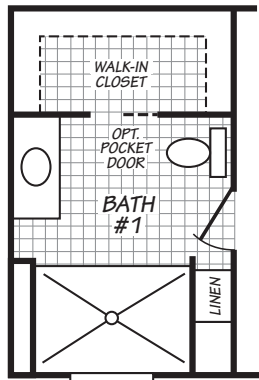

BROADMORE

OPT. TILE SHOWER

MODEL 16763Y

3 Bedroom • 2 Bath • 1,140 Square Feet

©2023 FLEETWOOD HOMES INC. ALL RIGHTS RESERVED

Important: Because we continually update and modify our products, it is important for you to know that our brochures and literature are for illustrative purposes only. **ILLUSTRATIONS MAY SHOW OPTIONAL FEATURES.** All information contained herein may vary from the actual home we build. Dimensions are nominal length and width measurements are from exterior wall to exterior wall. We reserve the right to make changes at any time, without notice or obligation, in prices, colors, materials, specifications, features and models. Please check with your retailer for specific information about the home you select.