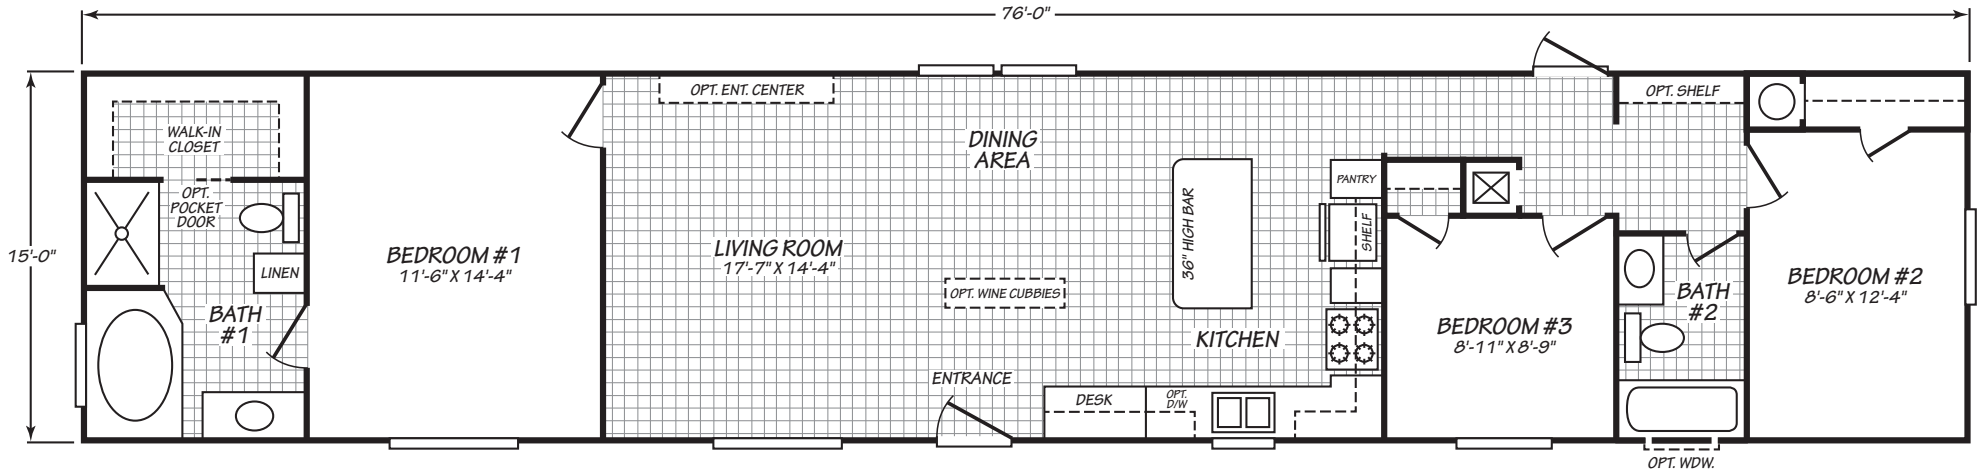

BROADMORE

OPT. TILE SHOWER

MODEL 16763Y

3 Bedroom • 2 Bath • 1,140 Square Feet

©2023 FLEETWOOD HOMES INC. ALL RIGHTS RESERVED

Important: Because we continually update and modify our products, it is important for you to know that our brochures and literature are for illustrative purposes only. **ILLUSTRATIONS MAY SHOW OPTIONAL FEATURES.** All information contained herein may vary from the actual home we build. Dimensions are nominal length and width measurements are from exterior wall to exterior wall. We reserve the right to make changes at any time, without notice or obligation, in prices, colors, materials, specifications, features and models. Please check with your retailer for specific information about the home you select.