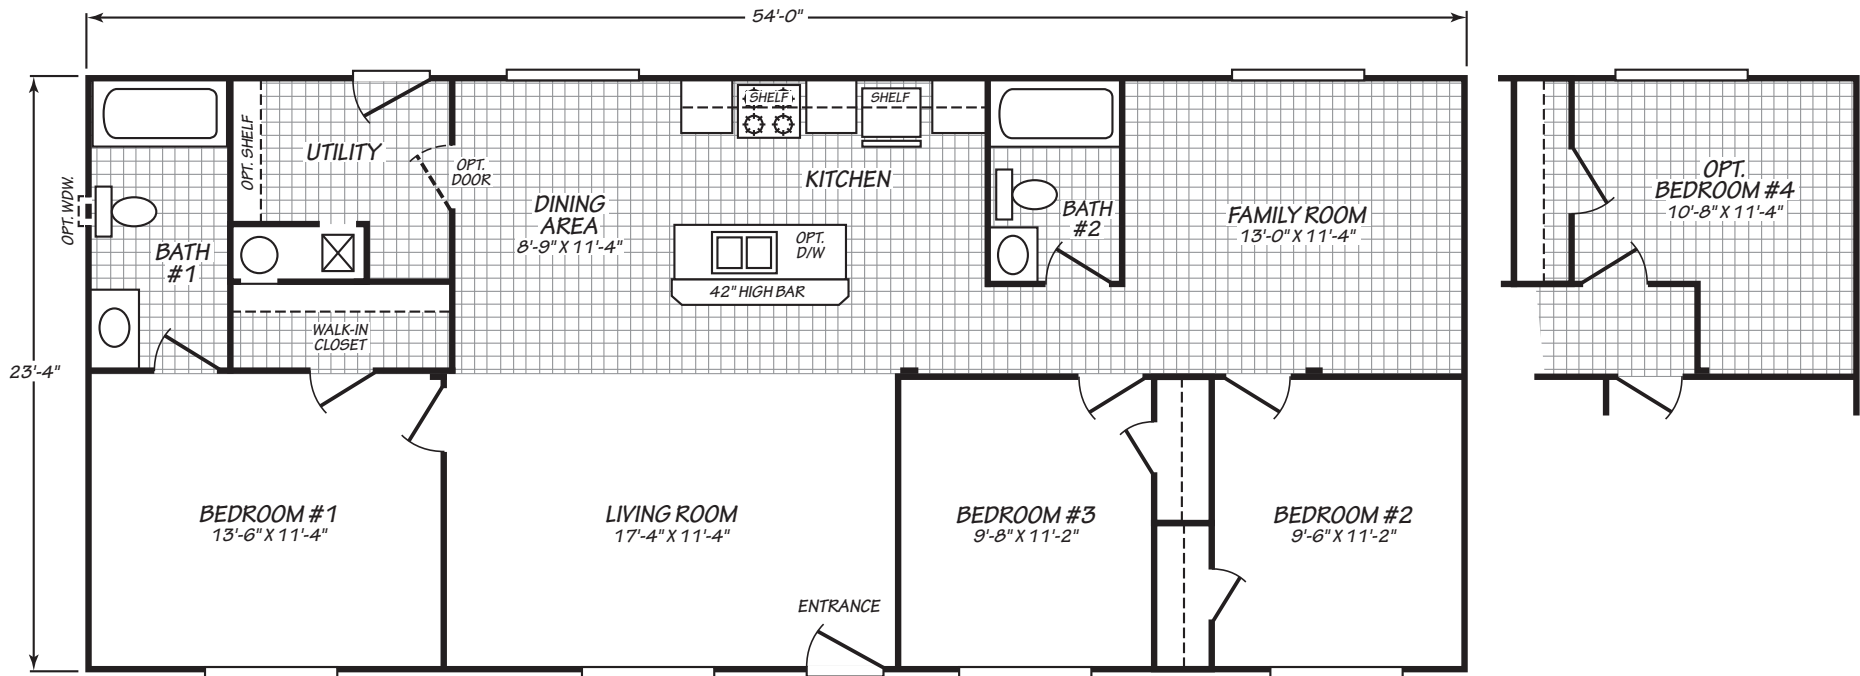

## MODEL 24543B

3 Bedroom • 2 Bath • 1,260 Square Feet

©2023 FLEETWOOD HOMES INC. ALL RIGHTS RESERVED

Important: Because we continually update and modify our products, it is important for you to know that our brochures and literature are for illustrative purposes only. **ILLUSTRATIONS MAY SHOW OPTIONAL FEATURES.** All information contained herein may vary from the actual home we build. Dimensions are nominal length and width measurements are from exterior wall to exterior wall. We reserve the right to make changes at any time, without notice or obligation, in prices, colors, materials, specifications, features and models. Please check with your retailer for specific information about the home you select.