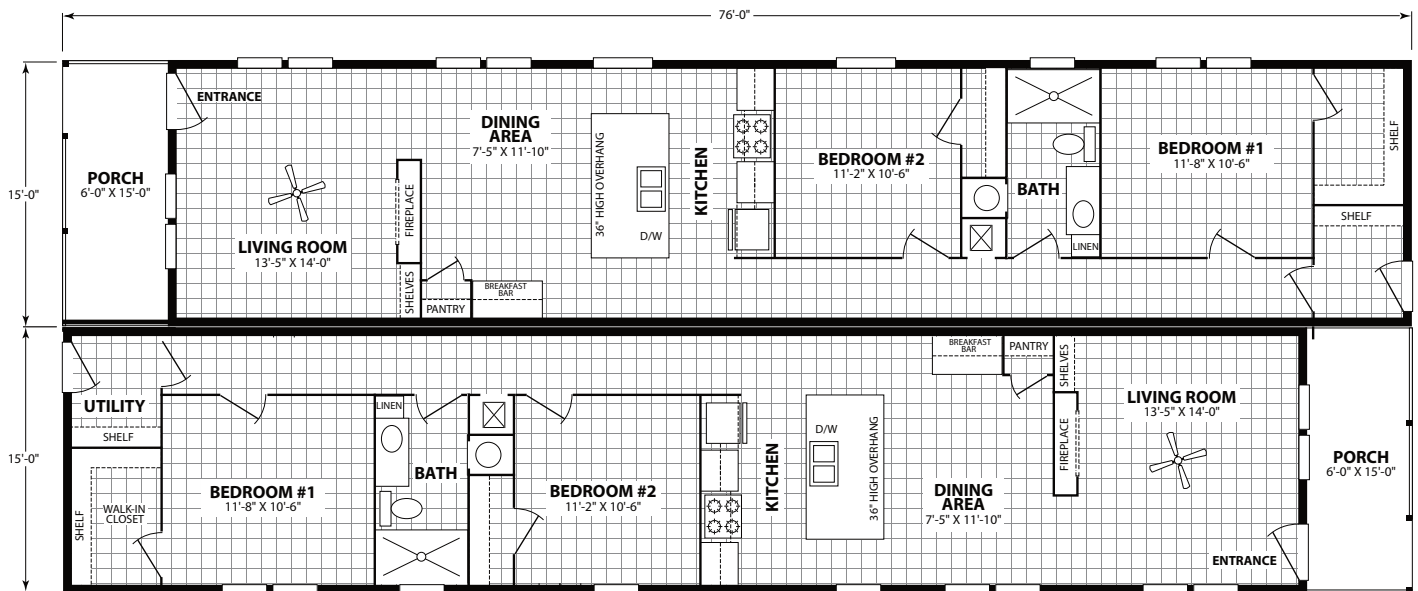

THE ROANOKE

RP16762J (AMH) • RP16762J (AMH)

©2024 CAVCO INDUSTRIES INC. ALL RIGHTS RESERVED

cavcoanthem.com